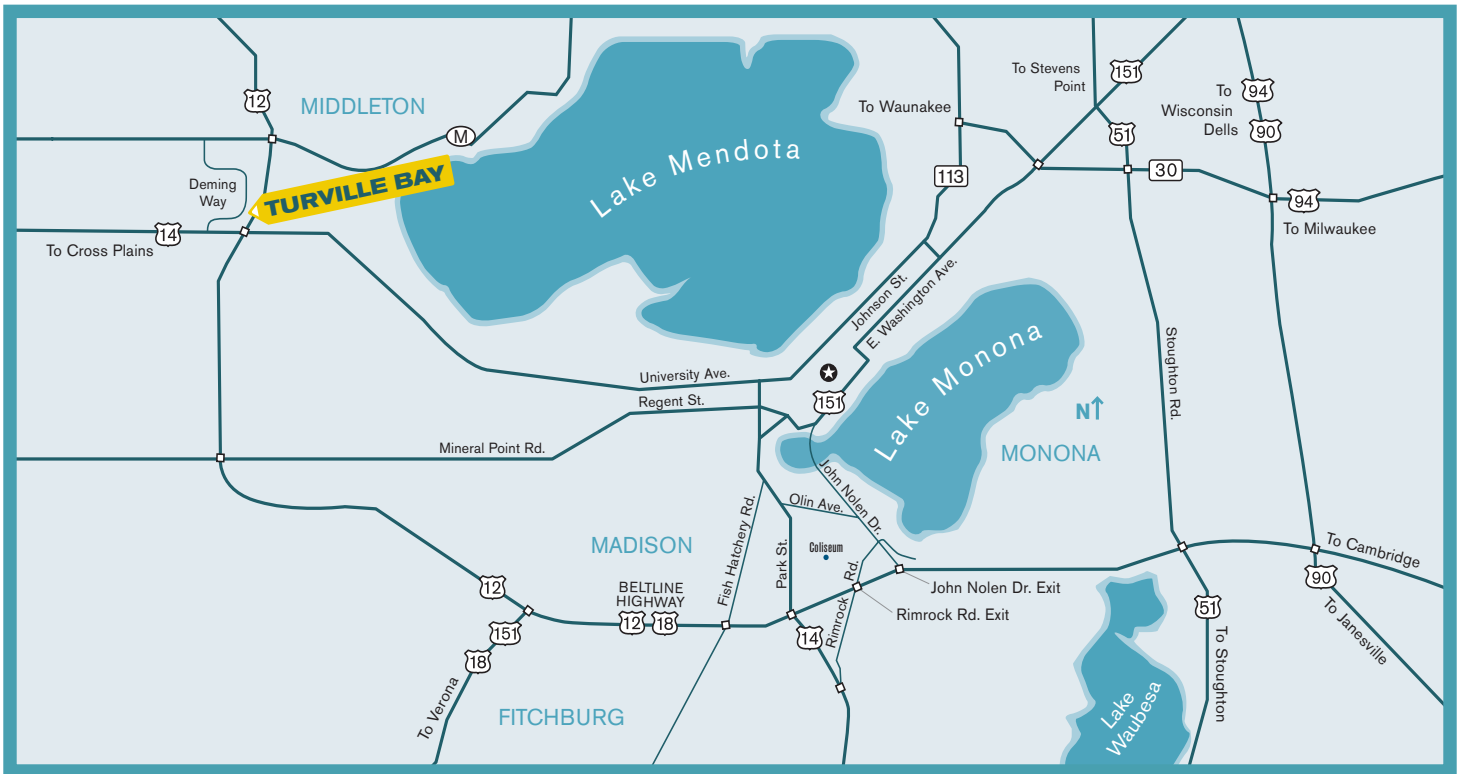

TURVILLE BAY

MRI & RADIATION ONCOLOGY CENTER

Directions TO TURVILLE BAY - DEMING WAY

2277 Deming Way, Middleton

Take the Beltline (Hwy 12/18) to Middleton. Take the Exit 251 A, Hwy 14 (University Ave). Turn right onto Hwy 14 (University Ave). Proceed 0.5 miles and turn right onto Deming Way. Continue 0.2 miles, 2277 Deming Way is on the right.

**QUALITY STANDARDS, QUALITY CARE,
AND STATE OF THE ART TECHNOLOGY,
WE'RE HERE FOR YOU.**

1104 John Nolen Drive in Madison 800.843.1173

WWW.TURVILLEBAY.COM